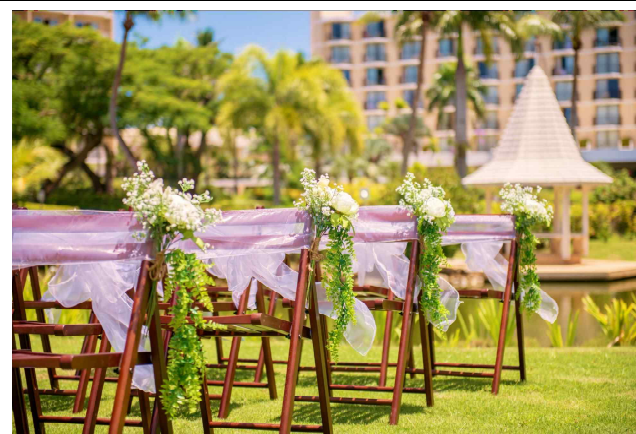

# HYATT GARDEN WEDDING

## Garden DATA

- LOCATION / HYATT REGENCY SAIPAN
- CAPACITY / 40 GUESTS
- AISLE / 8m GRASS
- MUSIC / KEYBOARD & GUITAR
- AIR CONDITION / NO
- 30 MIN. FROM AIRPORT BY CAR

### ♥ *Recommends*

Hyatt Garden Wedding arranges with wooden chairs. Tropical landscape suits natural decorations. Palm trees, the blue sky, natural breeze and smiles. ☺ It will be the best wedding. In case of raining, we will change the venue to chapel.